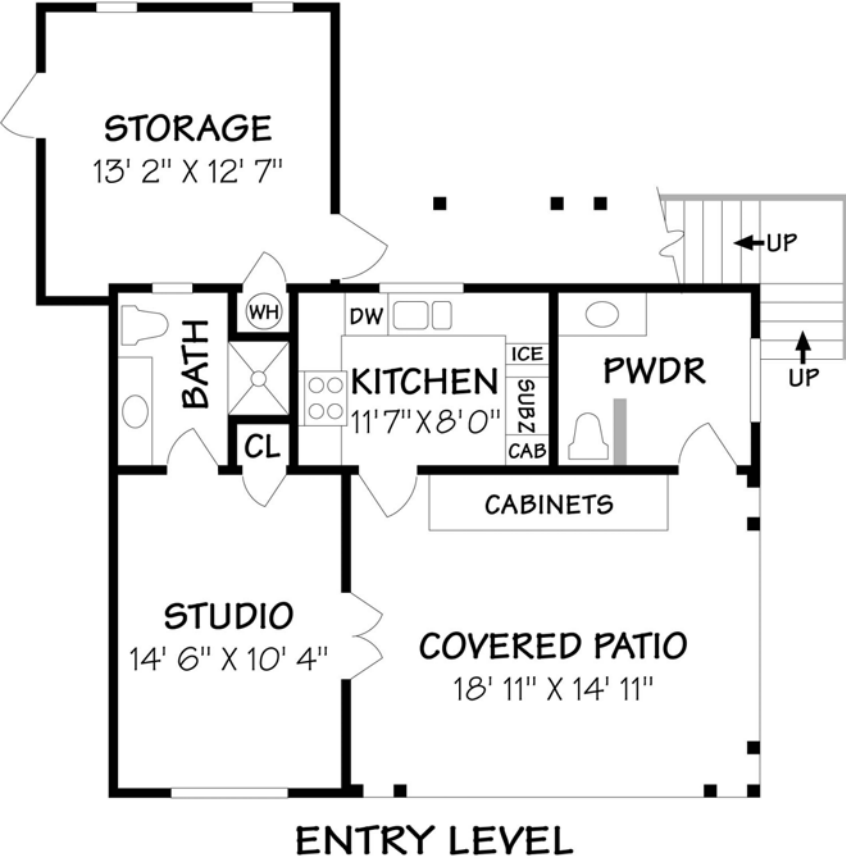

# 854 PARK LANE

Residence ±7170 Square Feet  
 Garage/Basement ±1431 Square Feet

Scale: 5 ft., 10 ft., 15 ft., 20 ft., 25 ft.

This information is compiled from sources deemed reliable but accuracy is not guaranteed.  
 David Heidelberger • Design & Graphics • 805-965-4857 • Santa Barbara

**854 PARK LANE  
STUDIO & GUEST QUARTERS**  
Living Space ±874 Square Feet

Scale: 5 ft. 10 ft. 15 ft. 20 ft. 25 ft.

This information is compiled from sources deemed reliable but accuracy is not guaranteed.  
David Heidelberg • Design & Graphics • 805-965-4857 • Santa Barbara