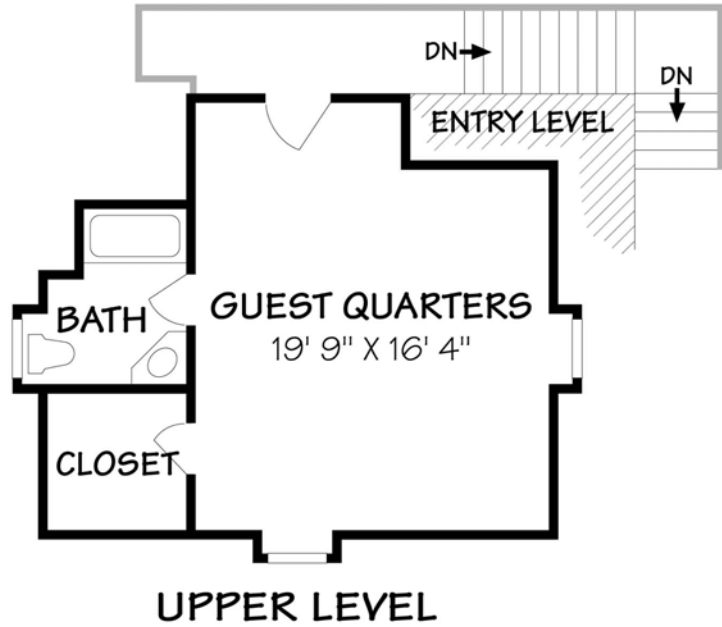

# 854 PARK LANE

Residence ±7170 Square Feet  
 Garage/Basement ±1431 Square Feet

Scale: 5 ft., 10 ft., 15 ft., 20 ft., 25 ft.

This information is compiled from sources deemed reliable but accuracy is not guaranteed.  
 David Heidelberger • Design & Graphics • 805-965-4857 • Santa Barbara

**854 PARK LANE  
STUDIO & GUEST QUARTERS**  
Living Space ±874 Square Feet

Scale: 5 ft. 10 ft. 15 ft. 20 ft. 25 ft.

This information is compiled from sources deemed reliable but accuracy is not guaranteed.  
David Heidelberg • Design & Graphics • 805-965-4857 • Santa Barbara